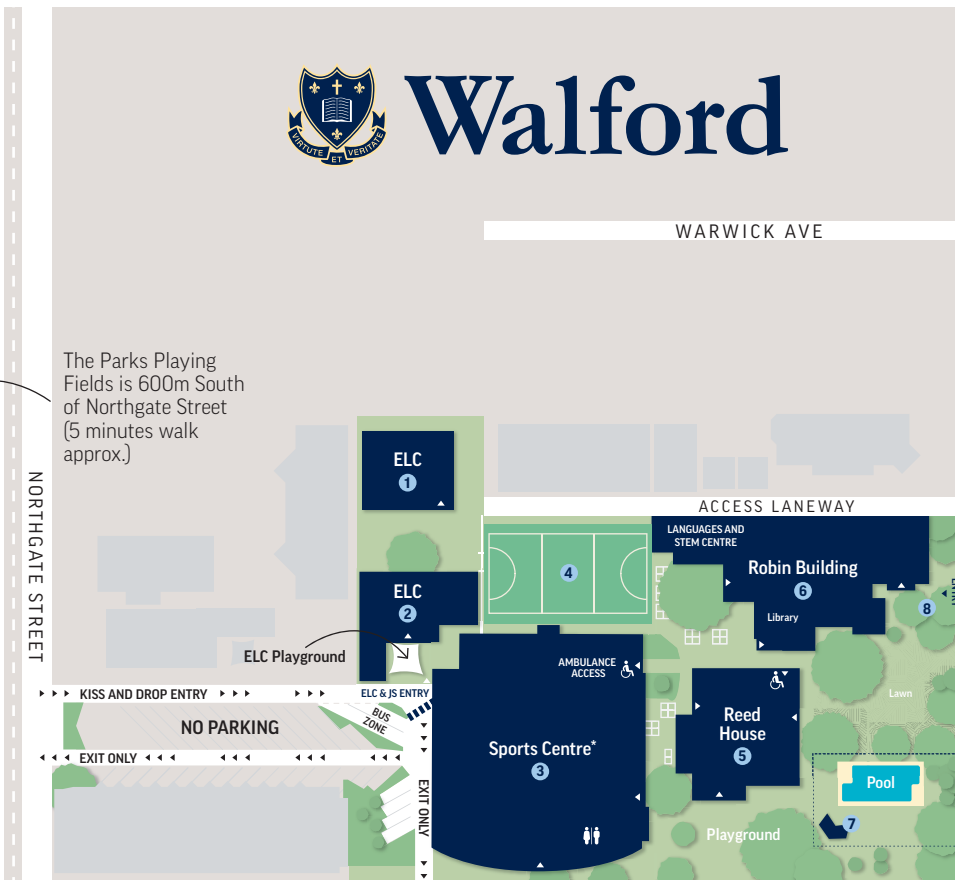

# Walford Campus Map 2026

# Walford

BELAIR ROAD

The Parks Playing Fields is 600m South of Northgate Street (5 minutes walk approx.)

UNLEY ROAD

- ENTRY
- PUBLIC/GUEST TOILETS
- AED LOCATIONS