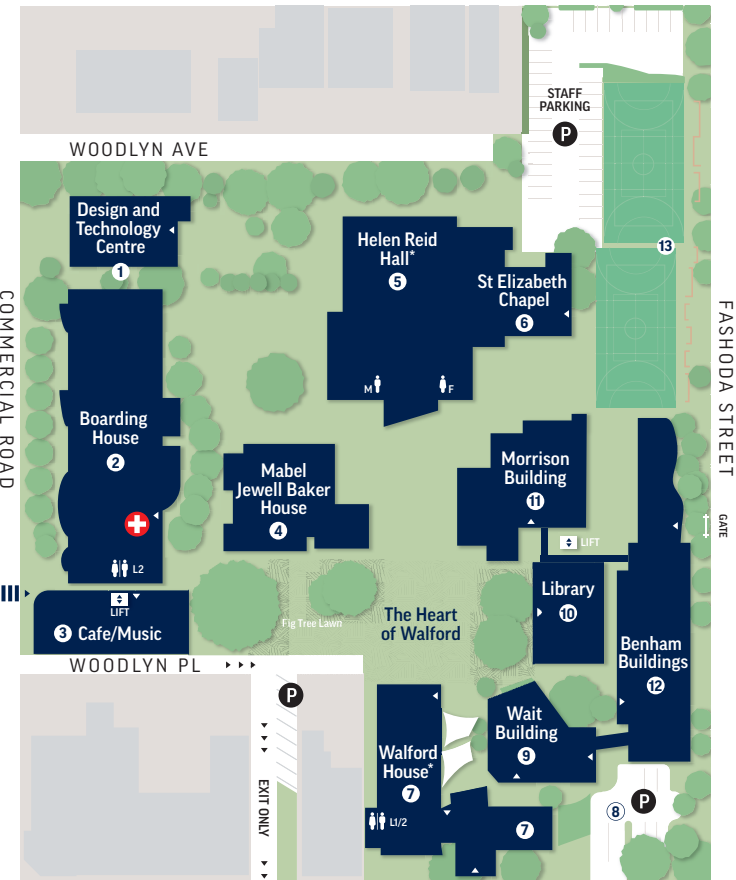

# Walford

BELAIR ROAD

The Parks Playing Fields is 600m South of Northgate Street (5 minutes walk approx.)

UNLEY ROAD

## The Parks Playing Fields

- The Parks Function Centre.....1
- The Parks Playing Fields.....2

- ENTRY
- PUBLIC/GUEST TOILETS
- AED LOCATIONS