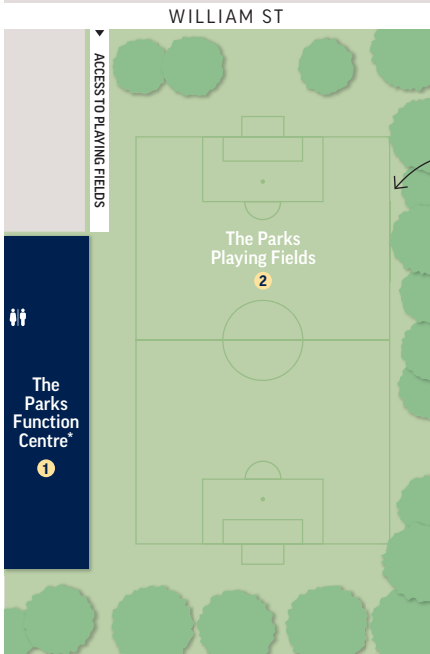

# Walford

BELAIR ROAD

The Parks Playing Fields is 600m South of Northgate Street (5 minutes walk approx.)

UNLEY ROAD

## The Parks Playing Fields

- The Parks Function Centre.....1
- The Parks Playing Fields.....2